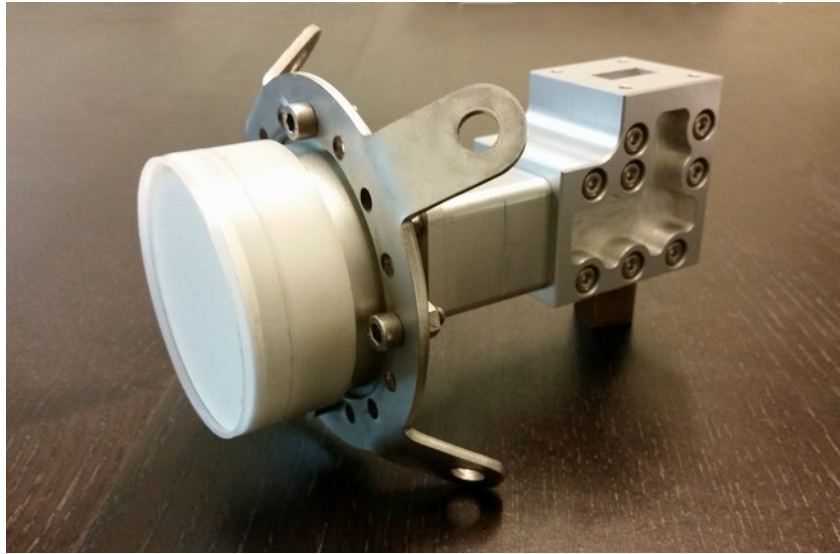

High Performance Ku Rx Only Dual Port Hybrid Mode Feed Assembly Eutelsat Compliant, MODEL 90350, 90351

Elite's Ku Hybrid Mode feed and OMT assembly (P/N's **90350** / **90351**) exceeds Eutelsat's demanding EESS 502 (Standard M) specification and is optimised for receive only operation.

The feed exceeds the 35 dB cross polar isolation specification within a 1dB contour / off axis : ITU-R S.371.1

Features

- Feed performance exceeds EESS 502 (Standard M) and is optimised for receive only operation.
- Covers the Super Extended Ku Rx band, 10.5 - 12.75 GHz on both ports
- Port to port isolation exceeds 45 dB
- Designed to work with prime focus reflectors with an f/D of 0.34 - 0.42. A feed designed to work with offset reflectors of f/D 0.6 or 0.8 is additionally available.
- Easy screw on / screw off replaceable radomes are available reducing maintenance / replacement cost and time.

Contact us today to discuss your company's requirements

Technical Specification

	Model No. 90350 For use with reflectors of f/D 0.34 - 0.38	Model No. 90351 For use with reflectors of f/D 0.38 - 0.42
Frequency	Rx Band 10.5 - 13.0 GHz	
Dimensions	148mm (L) x 63mm (W) x 70mm (H)	
f/D	0.34 – 0.42 <i>Feed designs suitable for offset reflectors with f/D of 0.6 and 0.8 are also available</i>	
Stock material	Aluminium 6082	
Interface	2 x WR75 (WG17) flanges	
Fixings	M4 tapped/through holes at WR75 (WG17) interfaces	
Weight	490g	
VSWR (typical)	Rear Port < 1.2:1, Side Port < 1.3:1	
Isolation (typical)	45 - 55 dB, tested port to port	
Radiated Cross Polar	> 40 dB	
Finish	RAL9010 white polyurethane as standard. Clear anodised is also available	