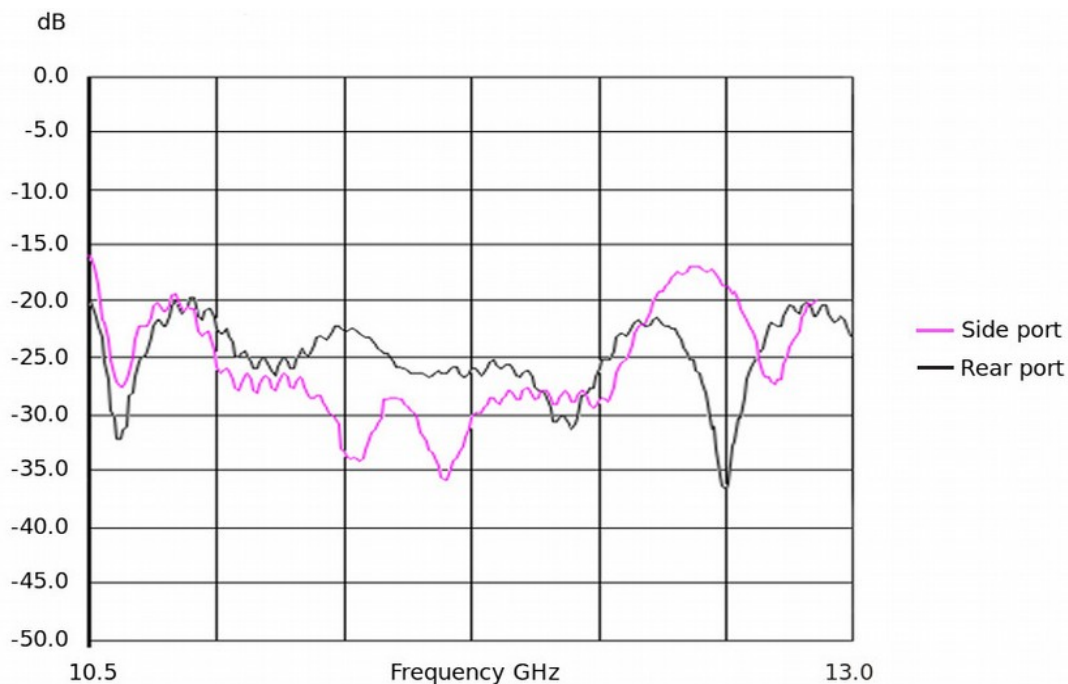

Technical Specification

	Model No. 90350 For use with reflectors of f/D 0.34 - 0.38	Model No. 90351 For use with reflectors of f/D 0.38 - 0.42
Frequency	Rx Band 10.5 - 13.0 GHz	
Dimensions	148mm (L) x 63mm (W) x 70mm (H)	
f/D	0.34 – 0.42 <i>Feed designs suitable for offset reflectors with f/D of 0.6 and 0.8 are also available</i>	
Stock material	Aluminium 6082	
Interface	2 x WR75 (WG17) flanges	
Fixings	M4 tapped/through holes at WR75 (WG17) interfaces	
Weight	490g	
VSWR (typical)	Rear Port < 1.2:1, Side Port < 1.3:1	
Isolation (typical)	45 - 55 dB, tested port to port	
Radiated Cross Polar	> 40 dB	
Finish	RAL9010 white polyurethane as standard. Clear anodised is also available	

Feed Assembly Return Loss

Contact us today to discuss your company's requirements

Phone: +44 (0) 1568 612050
sales@elite-antennas.com - www.elite-antennas.com
Designed and made in Great Britain